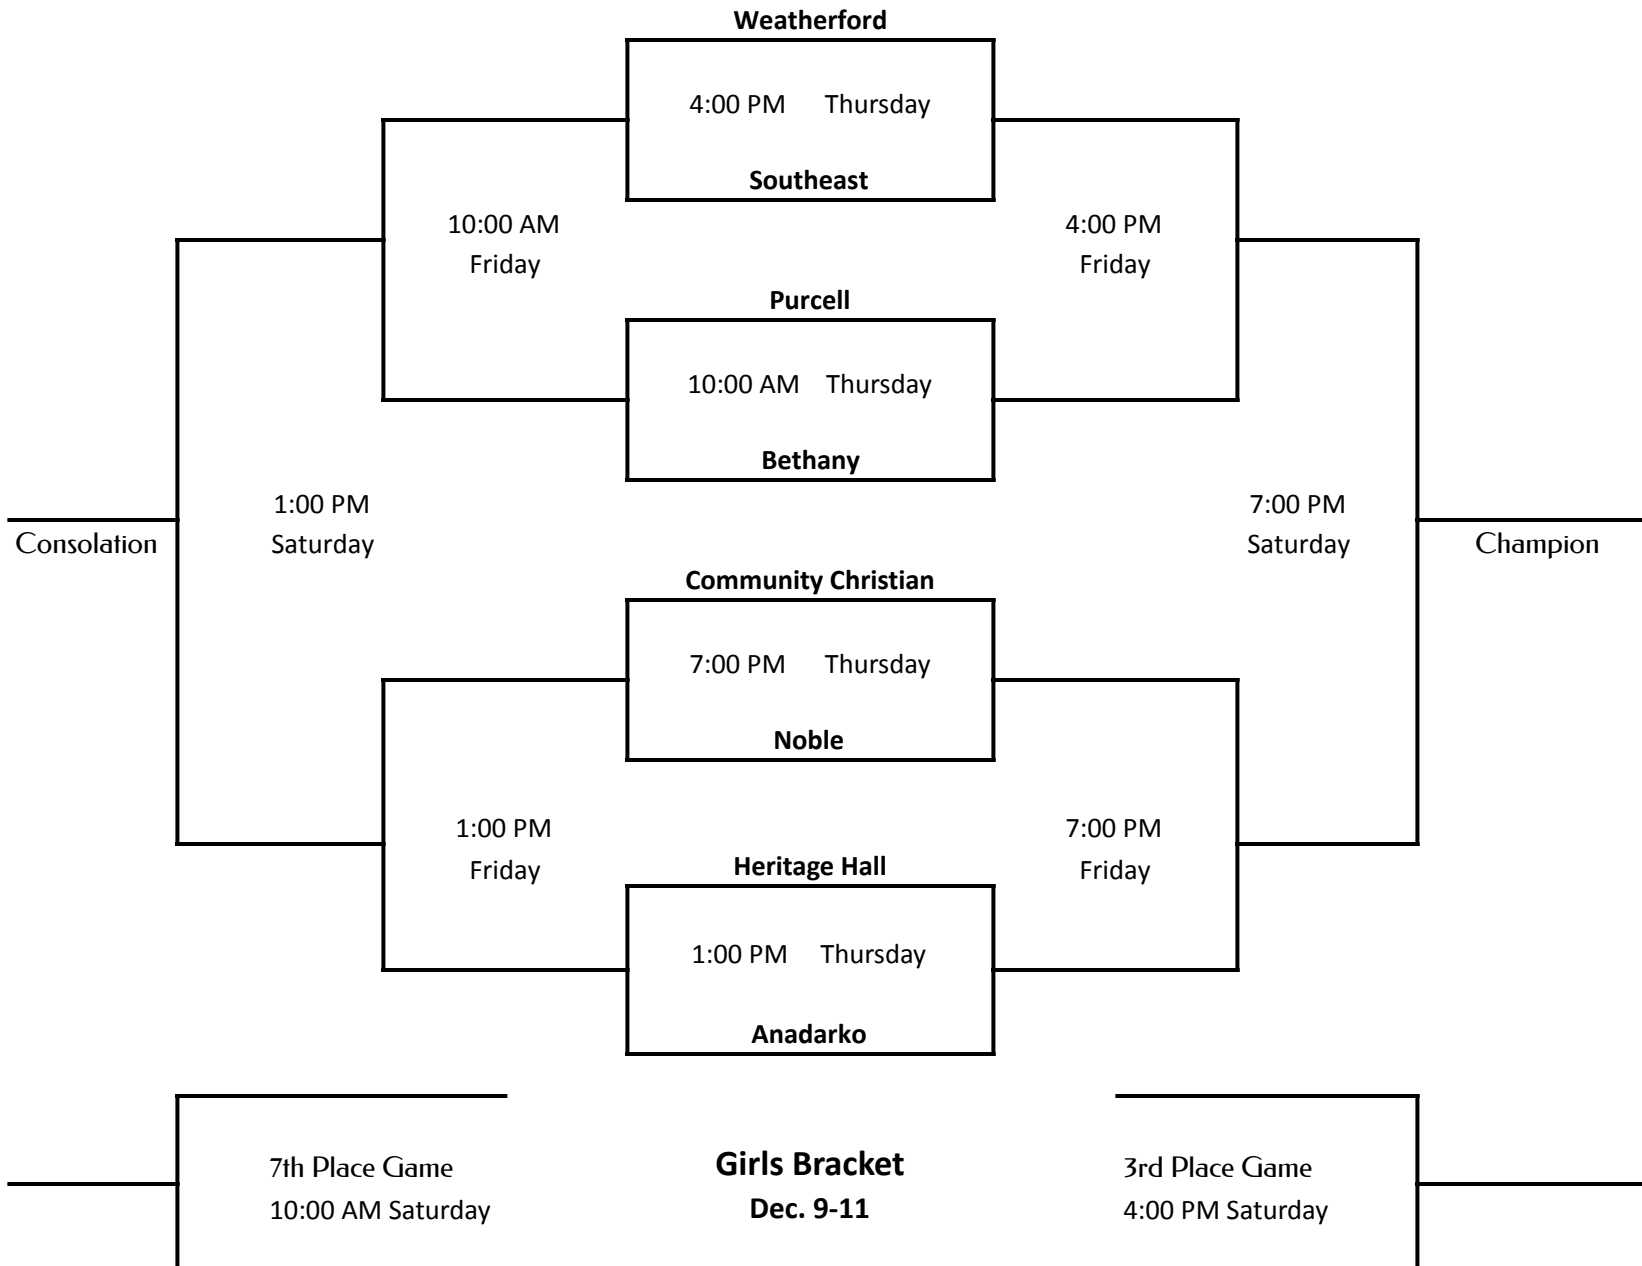

2021 Community Christian Classic sponsored by Ortho Central

Teams listed on top will wear light colored jerseys